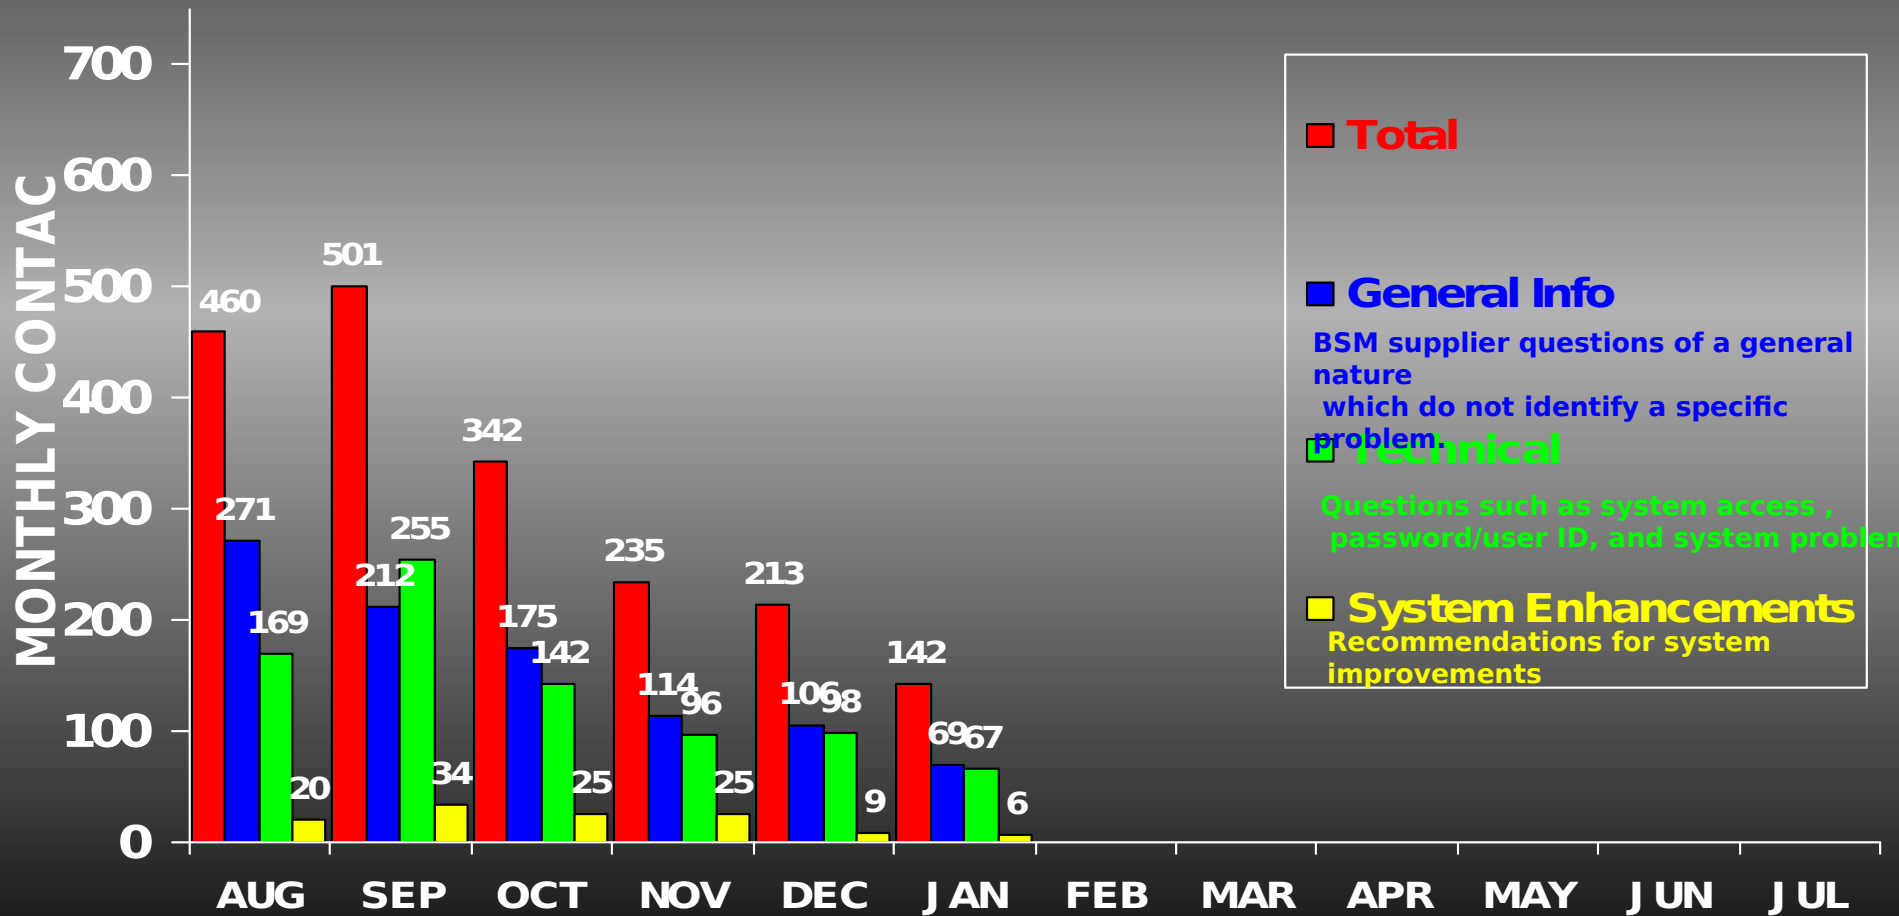

SRweb RELATED CONTACTS

As of 23 JAN

SRweb RELATED CONTACTS

WEEK OF 17-23 JAN 03

SRweb ISSUES

Average Resolution Time
WEEK OF 17-23 JAN 03

GOAL: LESS THAN 48 HOURS

SRweb ISSUES

Average Resolution Time (Trend)

GOAL: LESS THAN 48 HOURS